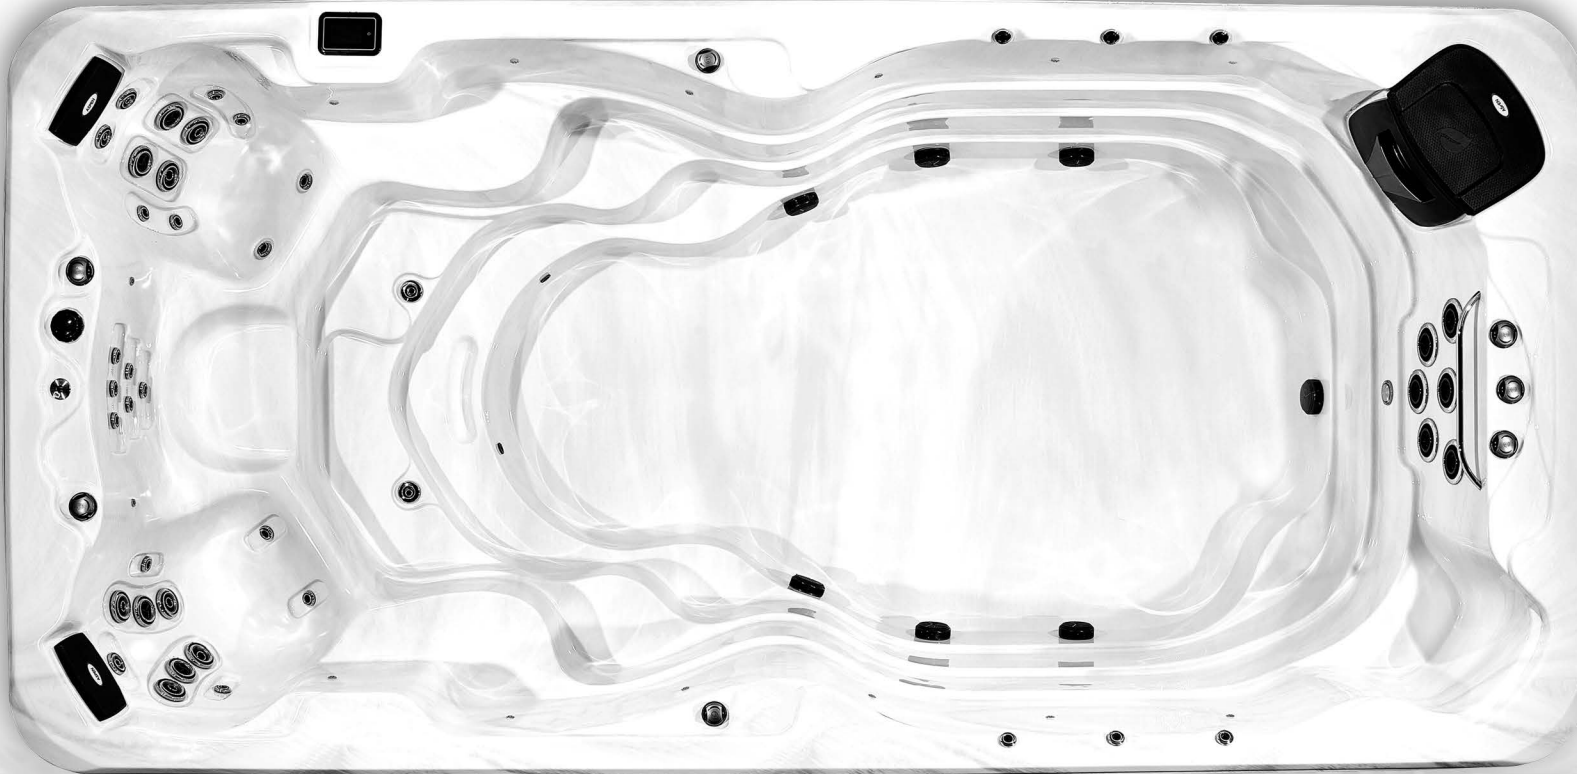

WATER IN MOTION

16' S.W.I.M. SPA

Amenities

- 2 Headrests
- 18" SS Exercise Bar
- 6 Roman Laminars
- Top Load Filter
- Swim Tether Mount

Features

- 2 Captain's Chairs
- 1 Rowing / Bench Seat
- 1 Recovery Seat
- Dual 3-Tier Steps
- Swim Lane 134" x 83"

SERIES OVERVIEW

ES EXTREME

- 37 Total Jets
 - 6 110 GPM Swim-Power Turbo Jets
 - 31 Hydrotherapy Jets
- 4 Total Pumps
 - 3 Swim Pumps
 - 1 Therapy Pump
- Full Chromatherapy LED Lighting w/Swim Jets
- K.1000 Touchscreen Control

GS GREAT

- 35 Total Jets
 - 4 110 GPM Swim-Power Turbo Jets
 - 31 Hydrotherapy Jets
- 3 Total Pumps
 - 2 Swim Pumps
 - 1 Therapy Pump
- Full Chromatherapy LED Lighting
- K.806 Digital Control

VS VALUE

- 23 Total Jets
 - 2 110 GPM Swim-Power Turbo Jets
 - 21 Hydrotherapy Jets
- 2 Total Pumps
 - 1 Swim Pump
 - 1 Therapy Pump
- Mini Chromatherapy LED Lighting
- K.506 Digital Control

Dimensions

- 190.5" x 94.5" x 54"
- Max Depth: 52"
- Max Spa Volume: 2000 gal
- Dry Weight: 2000 lb.
- Filled Weight: 18680 lb.